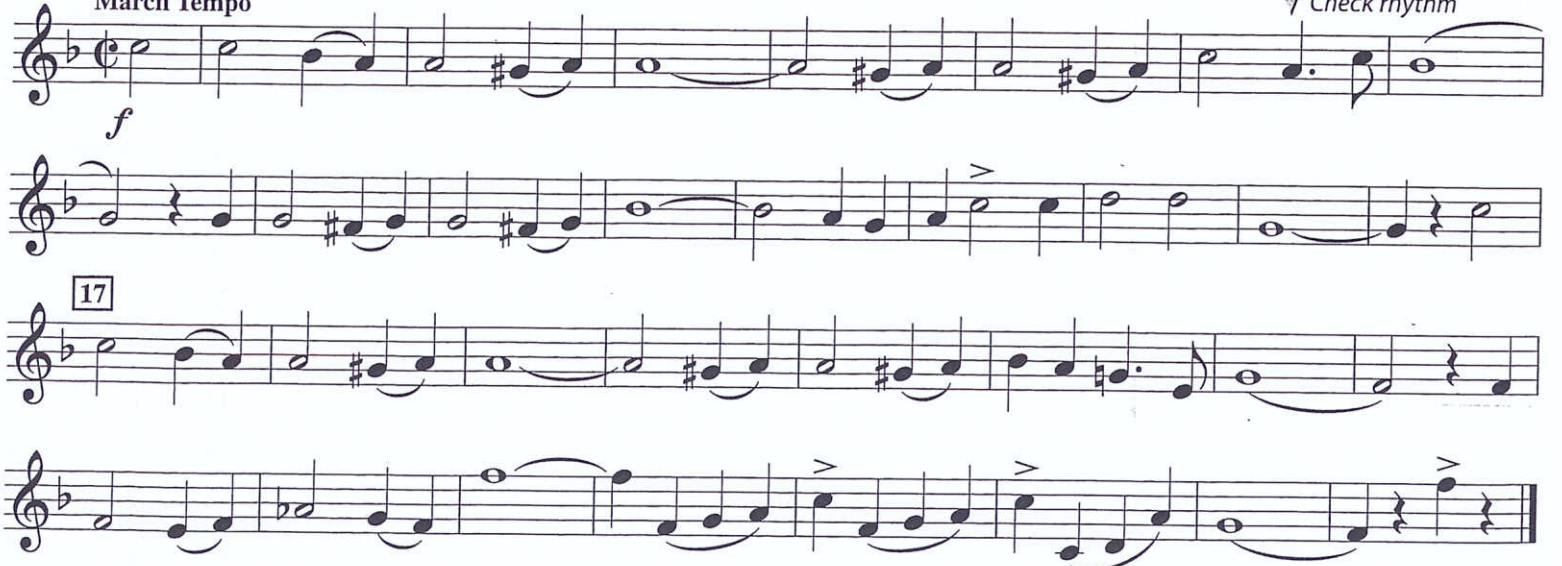

99. THE STARS AND STRIPES FOREVER

[♩ = 2/4 ♩]

John Philip Sousa

March Tempo

Check rhythm