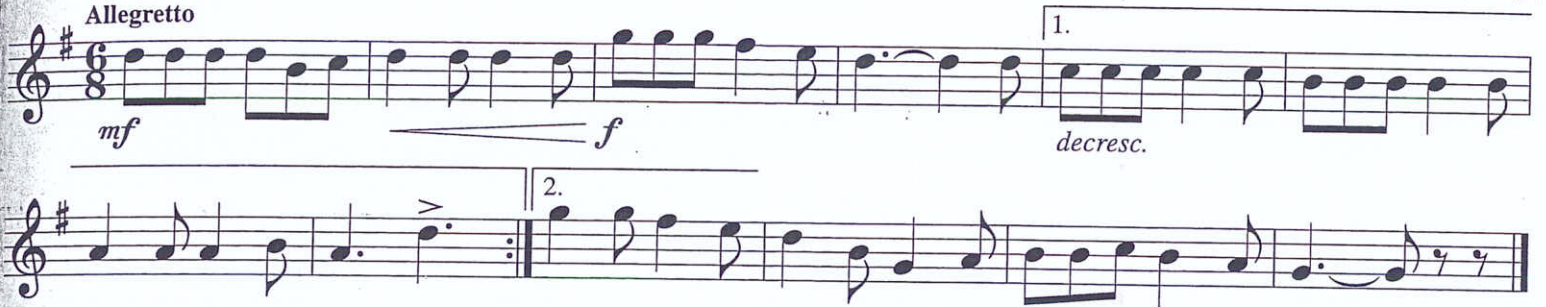

186.

BARITONE T.C. KEY OF G (CONCERT F)

167.

122. OVER THE RIVER AND THROUGH THE WOODS

American Folk Song

99. THE STARS AND STRIPES FOREVER

[♩ = 2/4 ♩]

John Philip Sousa